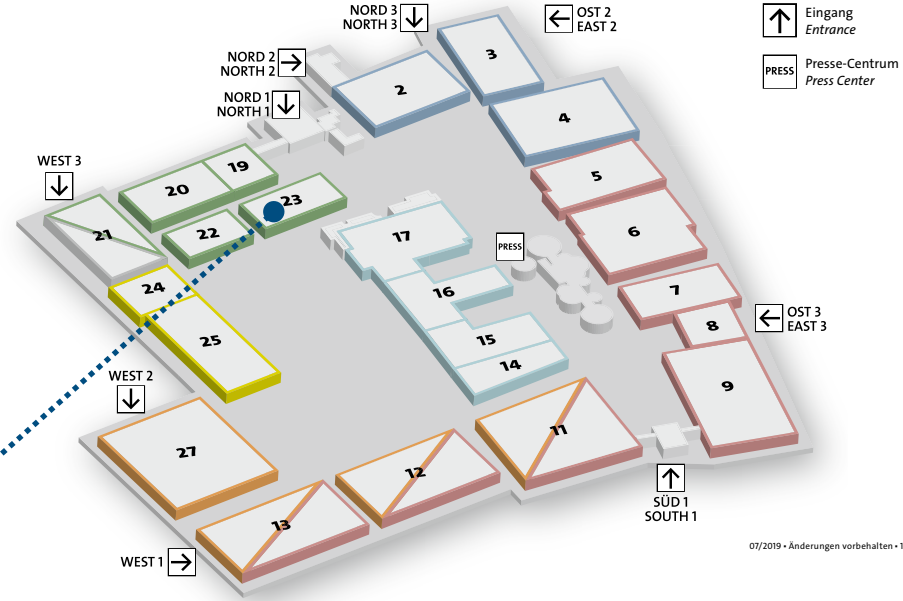

Halle 23 | Industrial Supply

- Future Hub
(Hallen 24, 25)
- Engineered Parts & Solutions
(Hallen 19 – 23)
- Logistics
(Hallen 2–4)
- Automation, Motion & Drives
(Hallen 5–9, 11–13)
- Energy Solutions
(Hallen 11–13, 27)
- Digital Ecosystems
(Hallen 14–17)
- Global Business & Markets
(Halle 21)